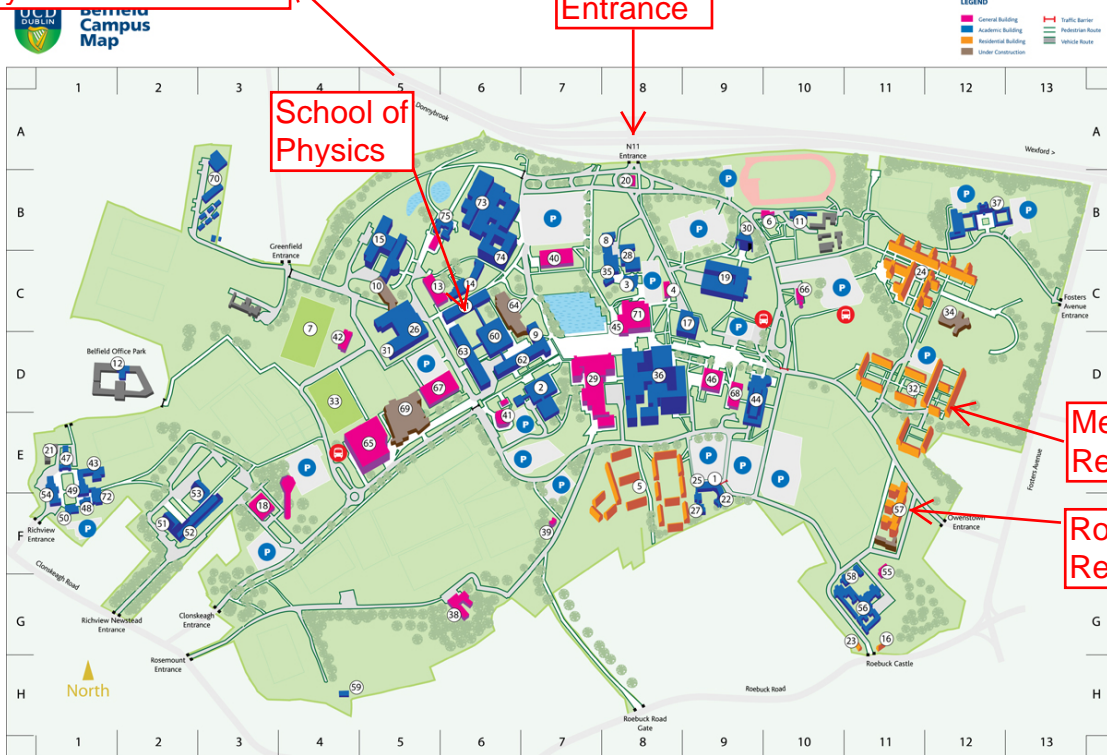

Burlington Hotel and City Centre

N11 Entrance

School of Physics

Merville Residences

Roebuck Residences